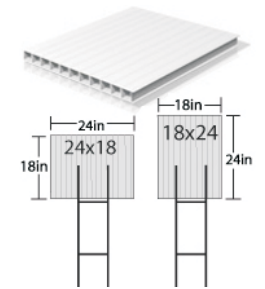

Real Estate Frames  
T-Bar Stake

Real Estate Frames  
Top & Bottom Rider

Real Estate Frames  
Diamond Shape

Real Estate Frames  
Folding Frame

Real Estate Frames  
Slide In

White SimpoSign II

Real Estate Frames  
Steel Rod Tent Style

Real Estate Frames  
A Frame

Real Estate Frames  
Banjo Style

Real Estate Frames  
Bottom Rider

Realicade®  
Plastic Sign Frame

Aluminum Blanks Square Corners

Aluminum Blanks Radius Corners

STOP

DO NOT ENTER 24X24